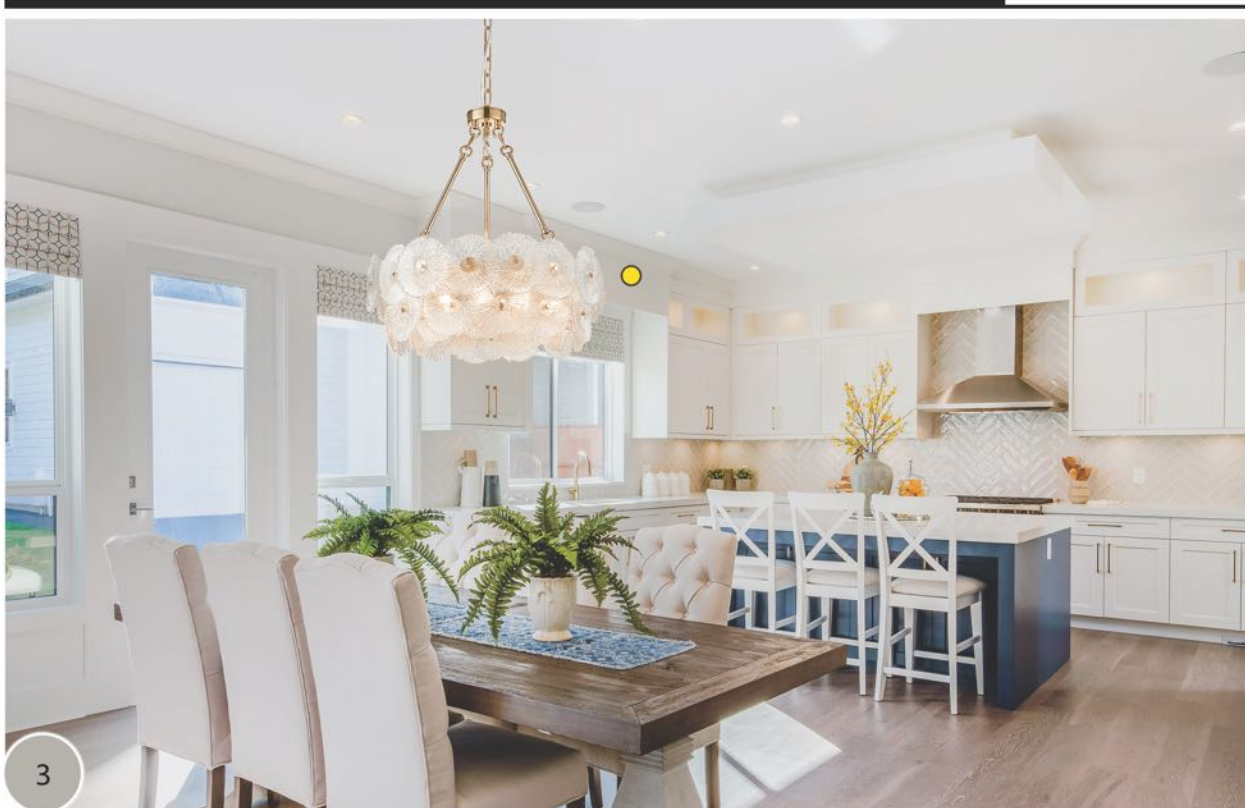

Burford

Brushed Brass & Black
Hammered Glassware

AC11815BB
48"L. x 6"W. x 11"BH.
5 x 40 W.C.
$349

AC11818BB
15"W. x 32"BH.
8 x 40 W.C.
$469

AC11785BR
13.5"D. x 15"BH.
4 x 60 W.C.
$299

Alessia

Brass & Glass

AC11780BR
16.5"D. x 16"BH.
(Max 116.75"H.)
4 x 60 W.C.
$369

Bloom

Polished Brass & Glass

● AC11961BR
23"D. x 25"BH. x 95"H. Max
14 x 10W G9
(In Scene)
$918

AC11965BR
15.75"D. x 14"H.
6 x 10W G9
$399